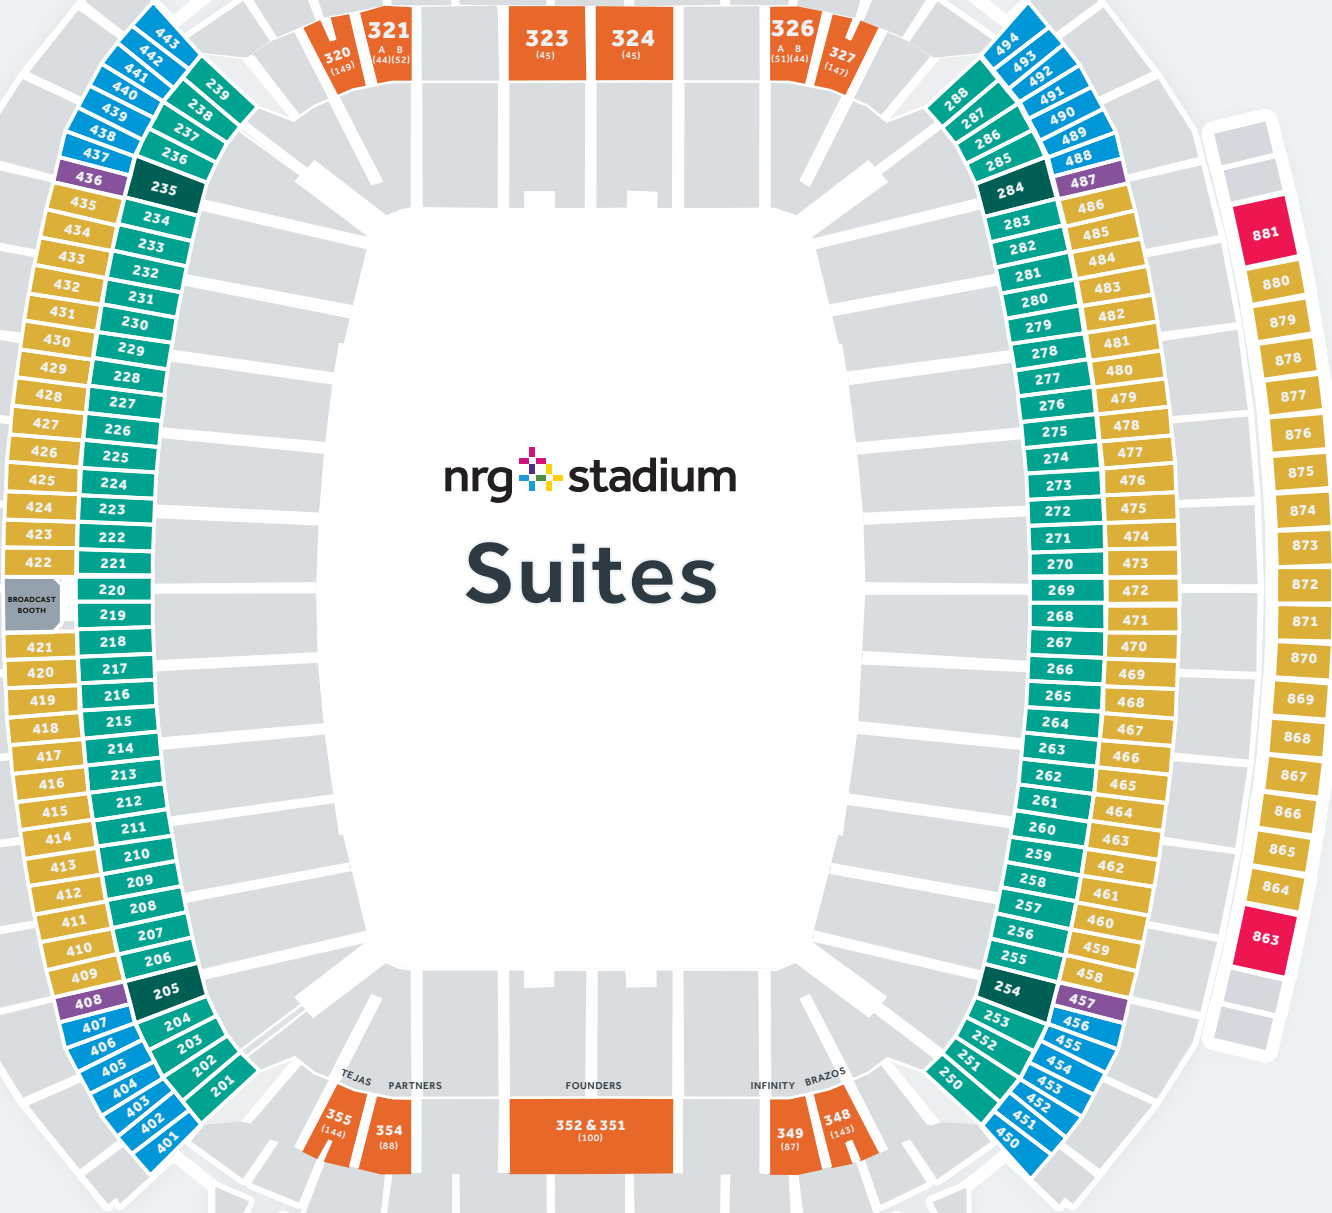

NRG PARKWAY (MCNEE)

KIRBY DRIVE

XFINITY (NW ENTRY)

KROGER (NE ENTRY)

WEST VIP ENTRY

EAST VIP ENTRY

nrg stadium Suites

FORD (SW ENTRY)

AMEGY BANK (SE ENTRY)

BUD LIGHT PLAZA

TEJAS PARTNERS
355 (144) 354 (88)

FOUNDERS
352 & 351 (100)

INFINITY BRAZOS
349 (87) 348 (143)

Number of Seats