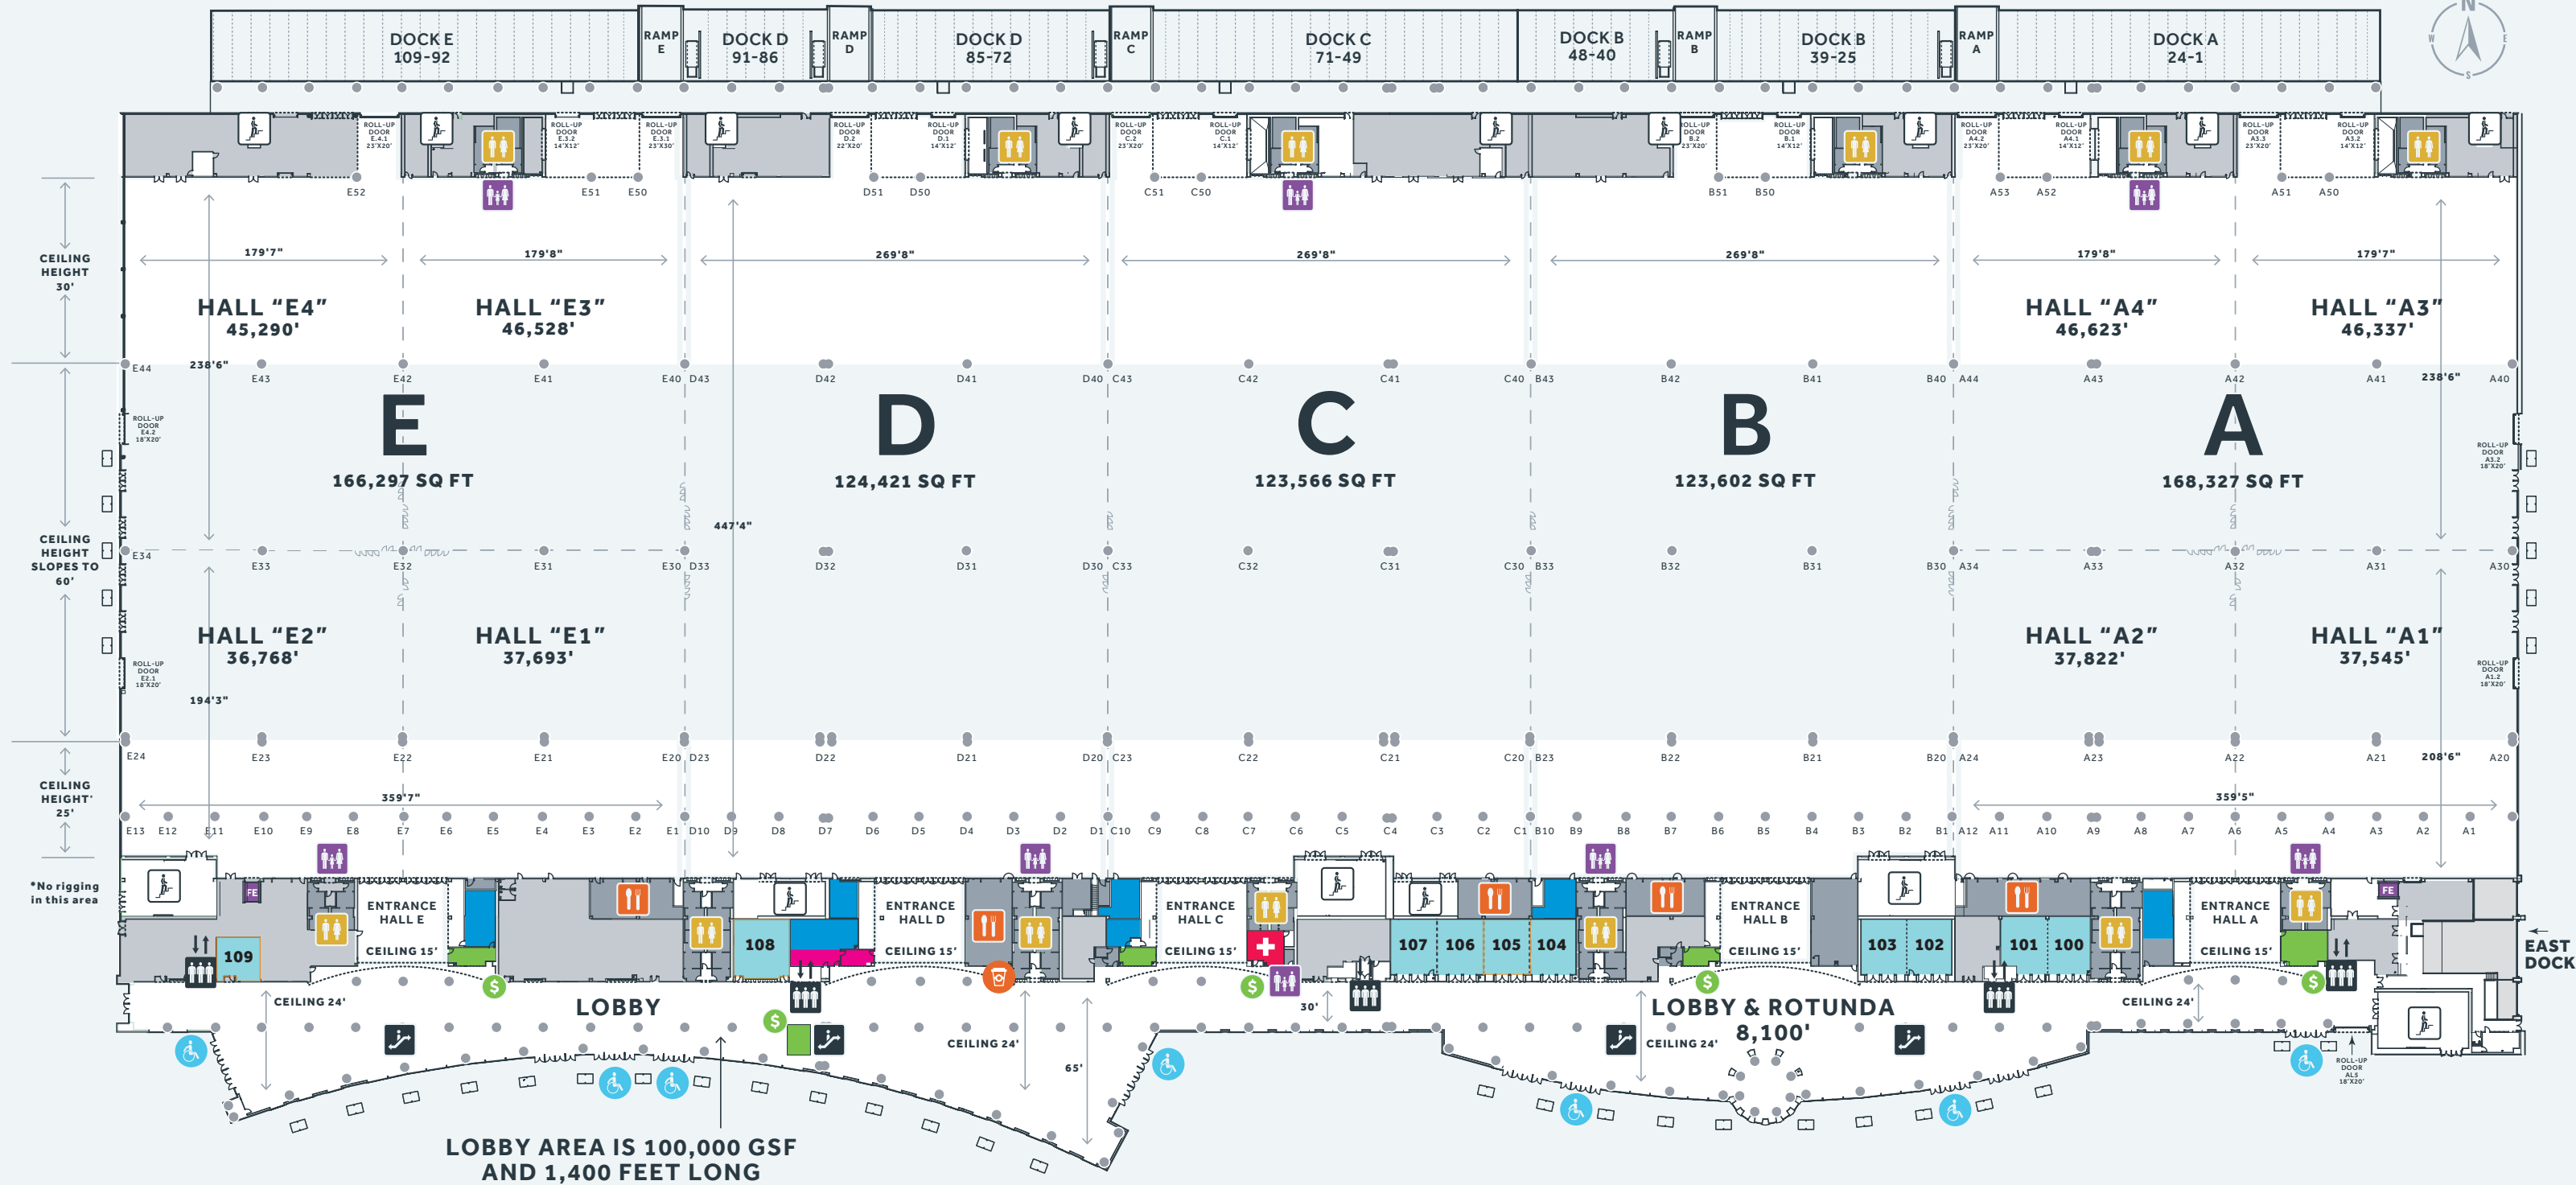

- Meeting Rooms  
CEILING HEIGHT 12'
- Show Offices
- Ticket Window
- Market
- Column
- Stairs
- Elevator
- FE Freight Elevator
- Escalator
- Restrooms  
All restrooms are ADA accessible
- Family Restroom  
All restrooms are ADA accessible
- Coffee
- Food & Beverage
- Wheelchair Accessible
- + First Aid
- \$ ATM

LOBBY AREA IS 100,000 GSF AND 1,400 FEET LONG